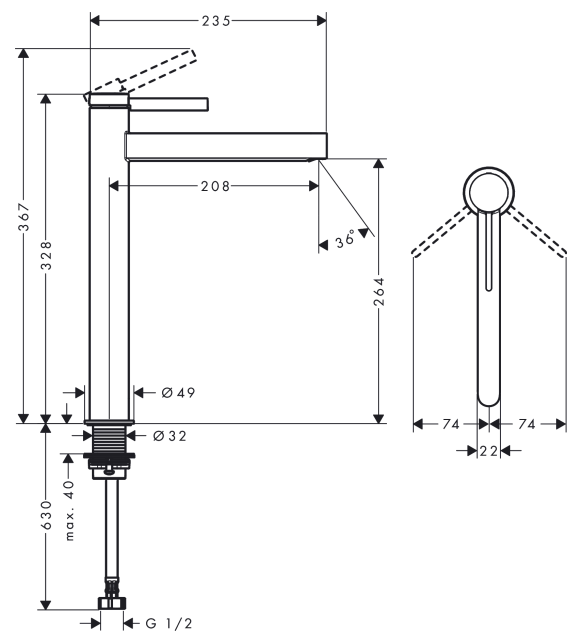

Finoris

Single lever basin mixer 260 for washbowls without waste set

Surfaces: **Matt White** Article Number: **76070703**

Description

product features

- ComfortZone 260
- projection: 208 mm
- spout height: 264 mm
- spray type: laminar spray
- ceramic cartridge
- temperature limitation adjustable
- suitable for continuous flow water heaters
- connection type: G 1/2 connections
- connection dimension: DN15

Technology

Design awards

reddot winner 2021

Product image

Scale drawing

Flowchart